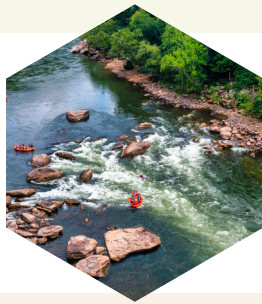

Area of Interest	Location	Guest Rooms	Special Events	Meeting Space	Campground	Boat Rentals	Hiking	Step-On Tours	Group Friendly	Group Dining	Horseback Riding	Adventure Rentals	On-Site Dining	Portage Service	Guided Tours	FITNESS CENTER (F) BUSINESS CENTER (B) POOL (P)	Open Year Round
Big Bend Station	Big Bend National Park	Terlingua, TX	68			•	•	•								•		Y
Bryce Canyon Lodge	Bryce Canyon National Park	Bryce, UT	114				•	•										N
Union Creek Resort	Crater Lake National Park	Prospect, OR	31			•	•	•	•	•				•				Y
Denali Park Village	Denali National Park	Denali, AK	337					•	•	•						•		N
Glacier Bay Lodge	Glacier Bay National Park	Glacier Bay, AK	56			•	•	•	•	•			•	•		•		N
Defiance House Lodge	Glen Canyon National Recreation Area	Bullfrog, UT	48			•	•	•					•	•				Y
Lake Powell Resort & Marina		Page, AZ	345	•	•	•	•	•	•	•			•	•	•	•	F, P	Y
Signal Mountain Lodge	Grand Teton National Park	Moran, WY	81			•	•	•					•	•		•		N
Togwotee Mountain Lodge			88	•	•			•		•	•	•	•	•		•		N
Mad River Rafting	Snake River Canyon Rafting	Jackson, WY								•						•		N
Scenic Safaris	Grand Teton Area Summer UTV & Yellowstone Winter Tours												•			•		N
Teton Tour Company	Grand Teton Snowmobiling															•		Y
Rock Harbor Lodge	Isle Royale National Park	Isle Royale, MI	72				•	•		•			•	•		•		N
Zephyr Cove Resort	Lake Tahoe Basin	South Lake Tahoe, NV	28	•	•	•	•	•	•	•	•	•	•	•	•	•		Y
Far View Lodge	Mesa Verde National Park	Mancos, CO	150		•	•	•	•	•	•				•	•	•		Y
Adventures on the Gorge	New River Gorge National Park	Lansing, WV	120	•	•	•	•	•	•	•			•	•		•	P	Y
Lake Quinalt Lodge	Olympic National Park	Quinalt, WA	88	•	•	•	•	•	•	•			•	•	•	•		P Y
Sol Duc Hot Springs		Port Angeles, WA	33			•	•	•										P N
Curry Village	Yosemite Valley	Yosemite Valley, CA	483	•	•	•	•	•	•	•							P	N
The Ahwahnee		Yosemite Valley, CA	121	•	•			•	•	•				•	•	•	P	Y
Yosemite Valley Lodge		Yosemite Valley, CA	245	•	•			•	•	•				•	•	•	P	Y